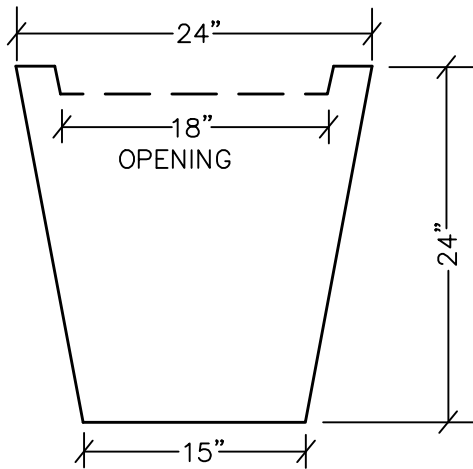

CAIRO PLANTER  
MODEL NUMBER 1K-2424

TOP VIEW

SIDE VIEW